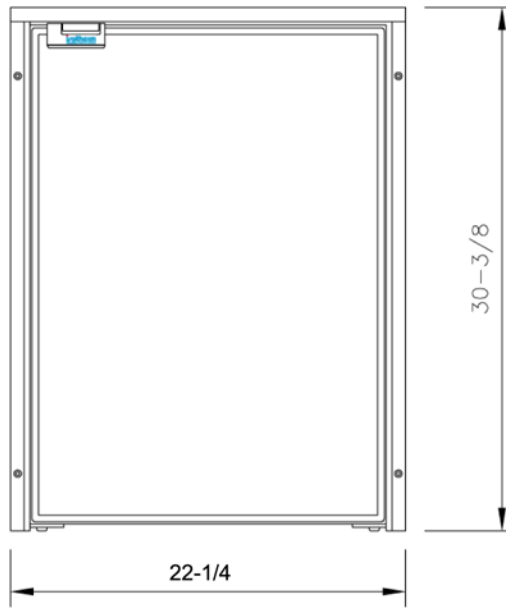

CR130 Refrigerator with proud mount flange

Item#	Quantity	Title/Name, designation, material, dimension etc			Article No./Reference	
Designed by	Checked by	Approved by - date	Filename	Date	Scale	
				080104/LLG		
Owner			Title/Name			
			Isotherm Cruise 130			
Drawing number			Ed/Rev	Sheet		
Cruise 130			U			

RevNo	Revision note	Date	Signature	Checked