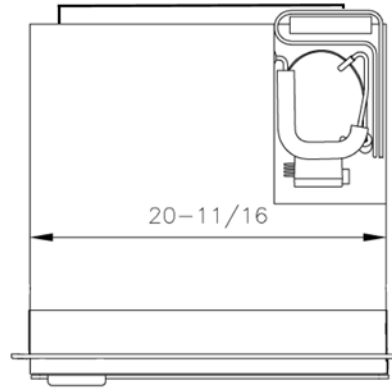

CR130 Refrigerator with proud mount flange

Item#	Quantity	Title/Name, designation, material, dimension etc			Article No./Reference	
Designed by	Checked by	Approved by - date	Filename	Date	Scale	
				080104/LLG		
Owner			Title/Name			
			Isotherm Cruise 130			
Drawing number			Ed/Rev	Sheet		
Cruise 130			U			

RevNo	Revision note	Date	Signature	Checked