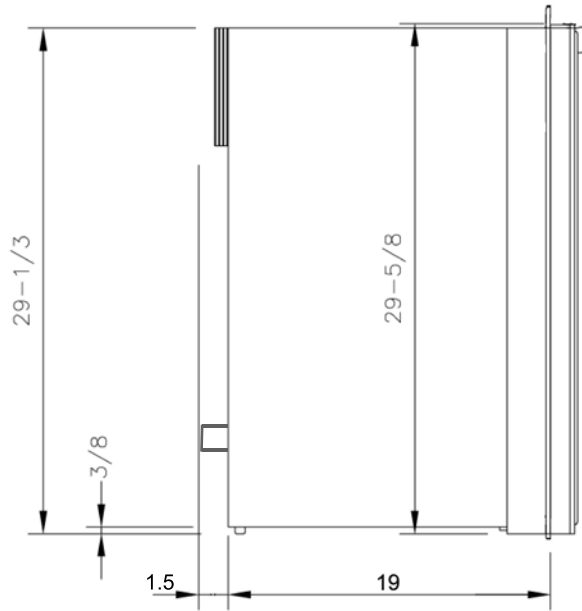

CR130 Refrigerator with proud mount flange

Item#	Quantity	Title/Name, designation, material, dimension etc			Article No./Reference	
Designed by	Checked by	Approved by - date	Filename	Date	Scale	
				080104/LLG		
Owner			Title/Name			
			Isotherm Cruise 130			
Drawing number			Ed/Rev	Sheet		
Cruise 130			U			

RevNo	Revision note	Date	Signature	Checked