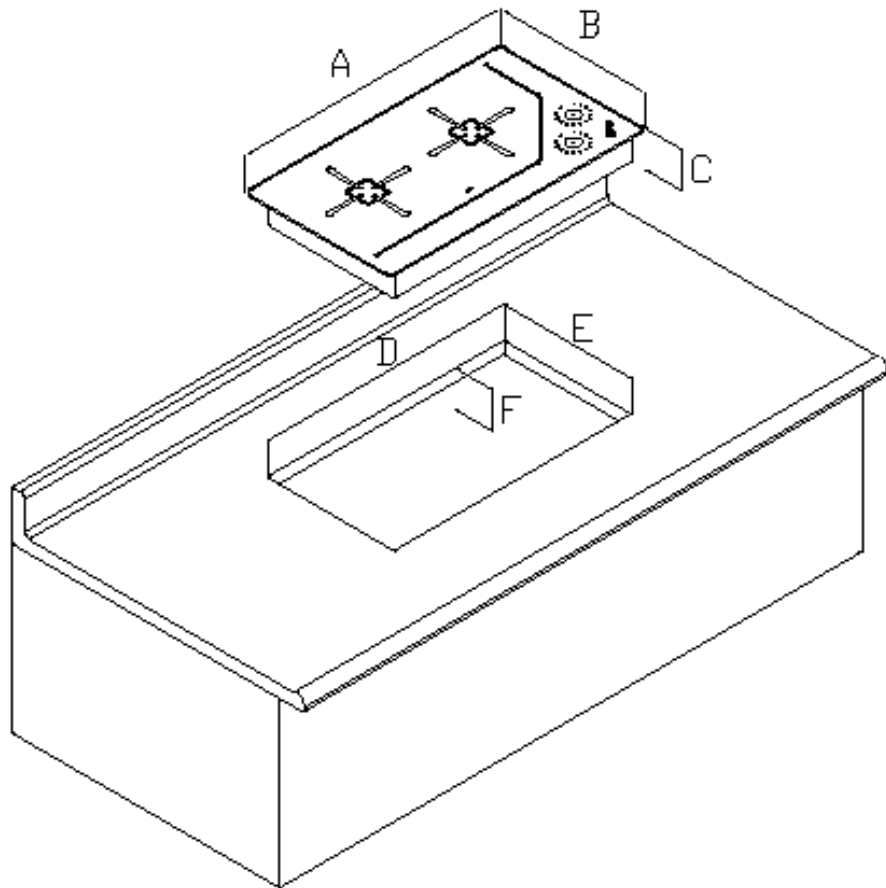

Electric Cooktops

Ceramic glass countertops with high-speed efficient radiant 1200W burners have low profile elegance and are a breeze to clean. All models available in 120V and 240V. Click on the headings to see pictures of the different models.

		1 BURNER		2 BURNER		3 BURNER		4 BURNER	
COOKTOP DIMENSIONS	A) WIDTH	12"	(305MM)	21"	(533MM)	21"	(533MM)	21"	(533MM)
	B) DEPTH	12"	(305MM)	12"	(305MM)	18"	(457MM)	18"	(457MM)
	C) HEIGHT	3.75"	(95MM)	3.75"	(95MM)	3.75"	(95MM)	3.75"	(95MM)
CUTOUT DIMENSIONS	D) WIDTH	10.625"	(270MM)	20"	(508MM)	20"	(508MM)	20"	(508MM)
	E) DEPTH	10.625"	(270MM)	10.625"	(270MM)	16.75"	(425MM)	16.75"	(425MM)
	F) HEIGHT	8"	(203MM)	8"	(203MM)	8"	(203MM)	8"	(203MM)
	(NOTE: ACTUAL DEPTH IS 3.125" (79MM), BUT AIR SPACE BELOW IS RECOMMENDED.)								